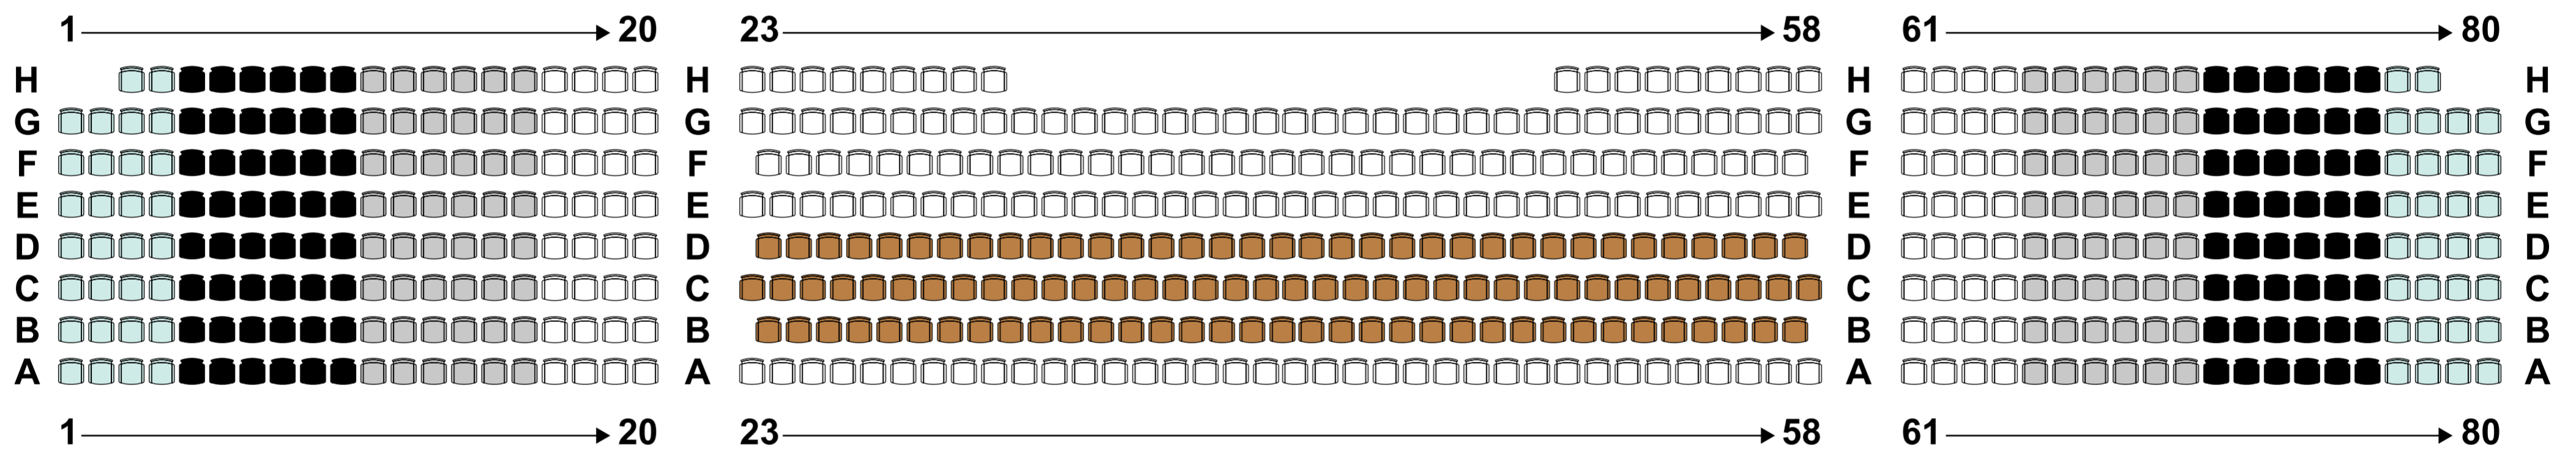

PARK AVENUE ARMORY

Doppelganger Seating Map

 PREMIUM  ZONE A  ZONE B

 ZONE C  ZONE D

NORTH

SOUTH